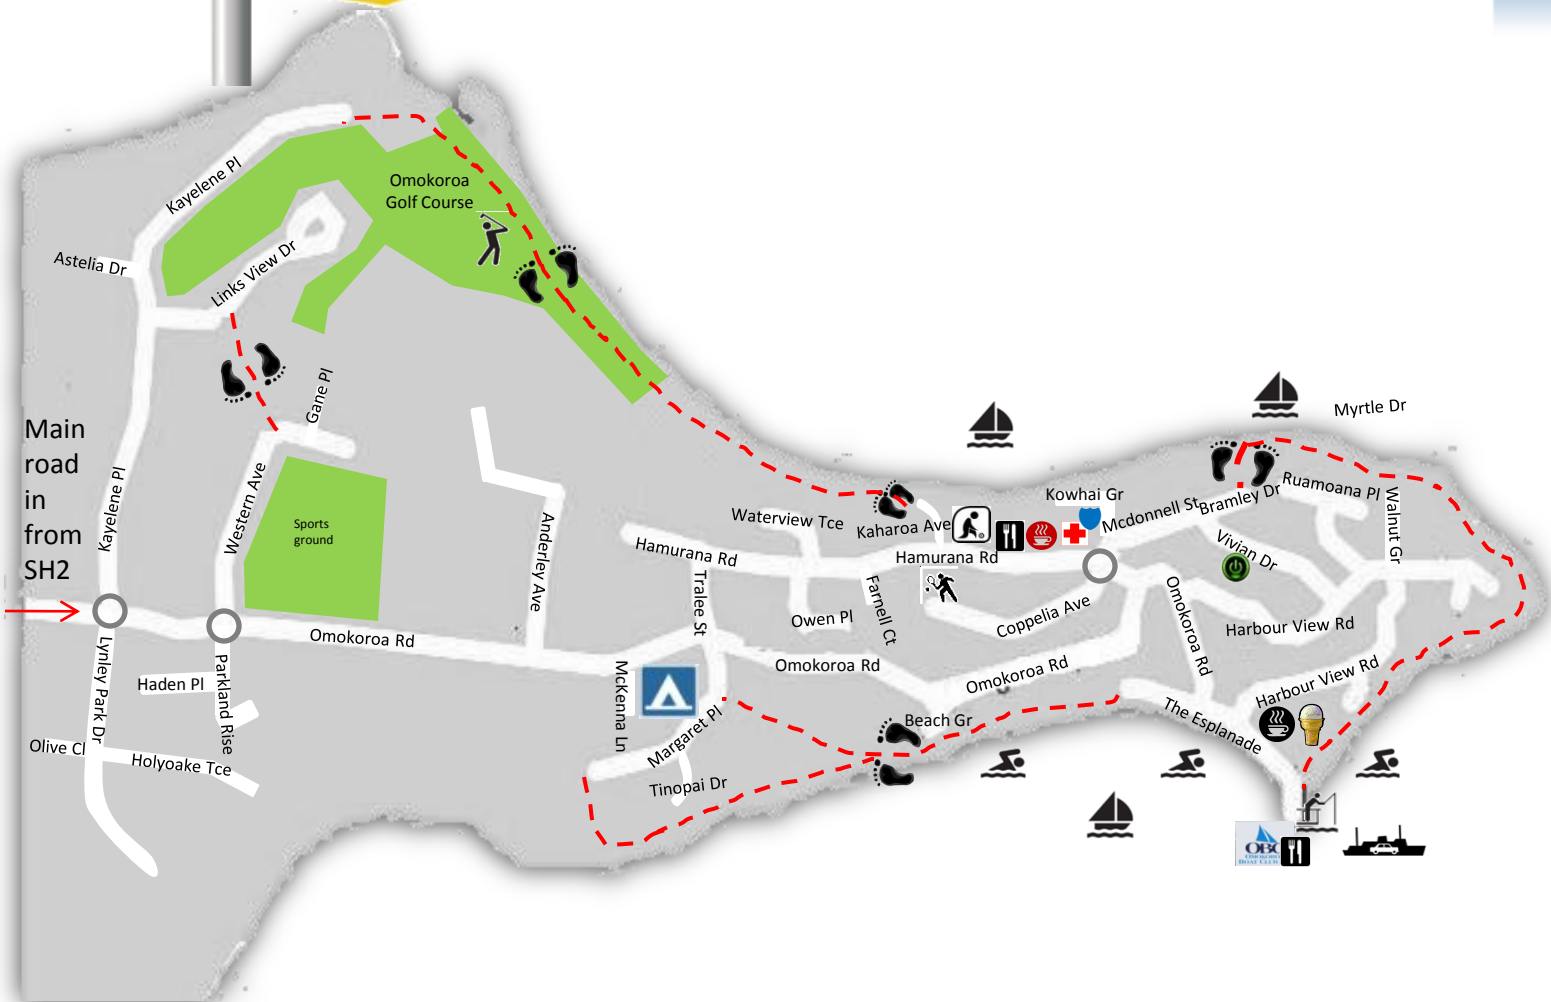

**Finding your way
around Omokoroa**

THE NEW ZEALAND TRAVEL GUIDE

- Key**
- Walking Tracks
 - Swimming
 - Omokoroa Boat Club
 - The Esplanade Cafe
 - La Petit Café
 - Medical Centre & Pharmacy
 - Bowling Club
 - Fishing
 - Boating
 - Matakana Island Ferry
 - Golf Club
 - Beach Store
 - Omokoroa Thermal Holiday Park
 - Takeaways
 - Point School & Tennis Courts
 - Community Police Station

Designed by